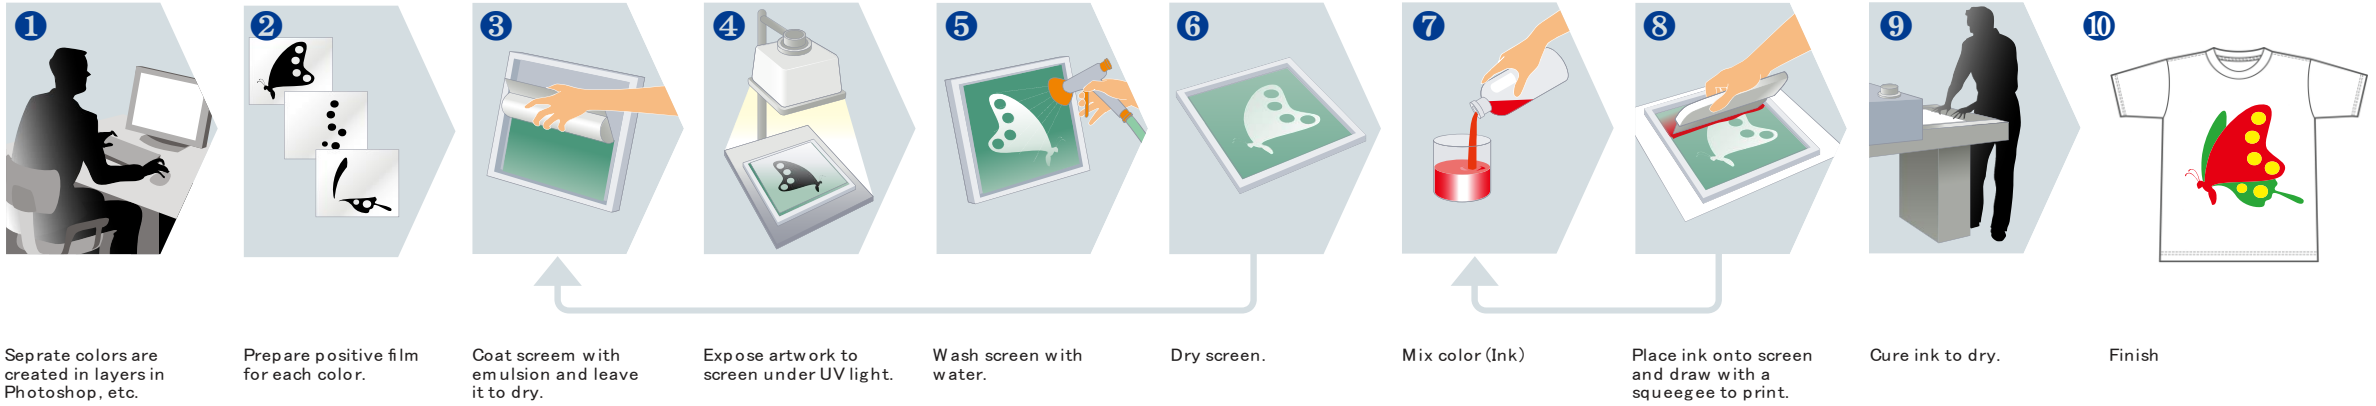

< Workflow >

▪ Silk Screen Printing

▪ DTG (Light color T-shirt)

▪ DTG (Dark color T-shirt)